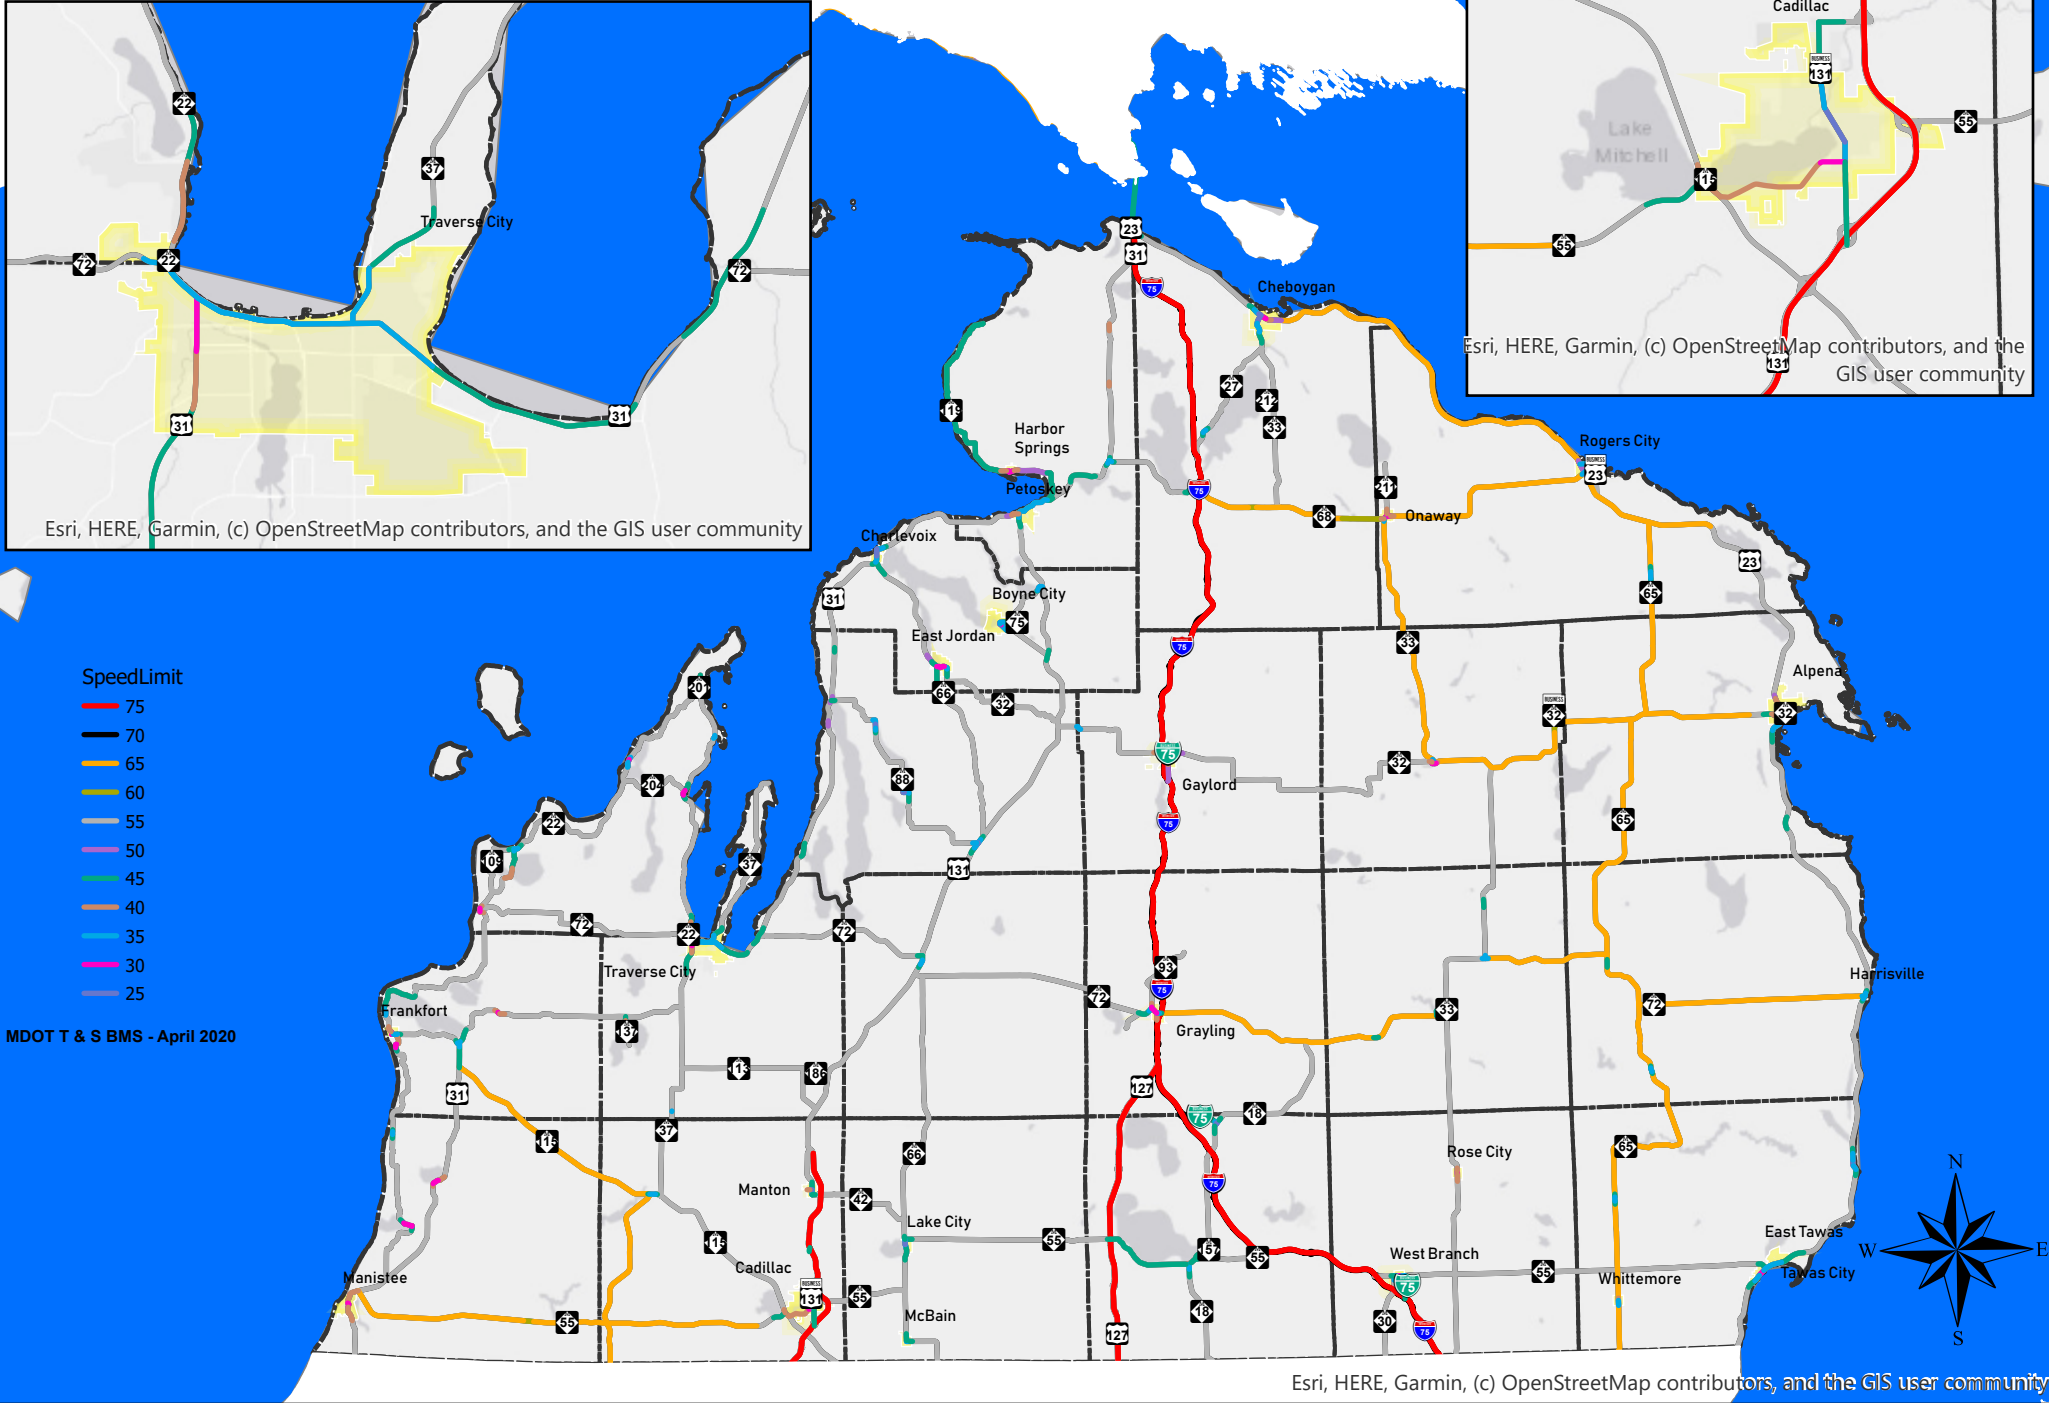

2020 North Region Speed TCO Data

Esri, HERE, Garmin, (c) OpenStreetMap contributors, and the GIS user community

Esri, HERE, Garmin, (c) OpenStreetMap contributors, and the GIS user community

SpeedLimit

- 75
- 70
- 65
- 60
- 55
- 50
- 45
- 40
- 35
- 30
- 25

MDOT T & S BMS - April 2020

Esri, HERE, Garmin, (c) OpenStreetMap contributors, and the GIS user community